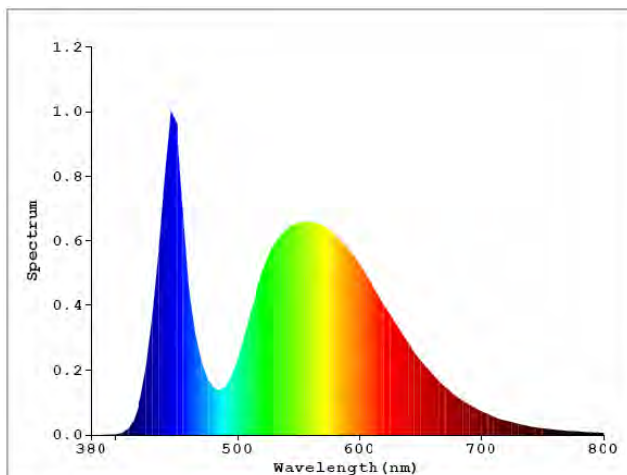

spectrogram